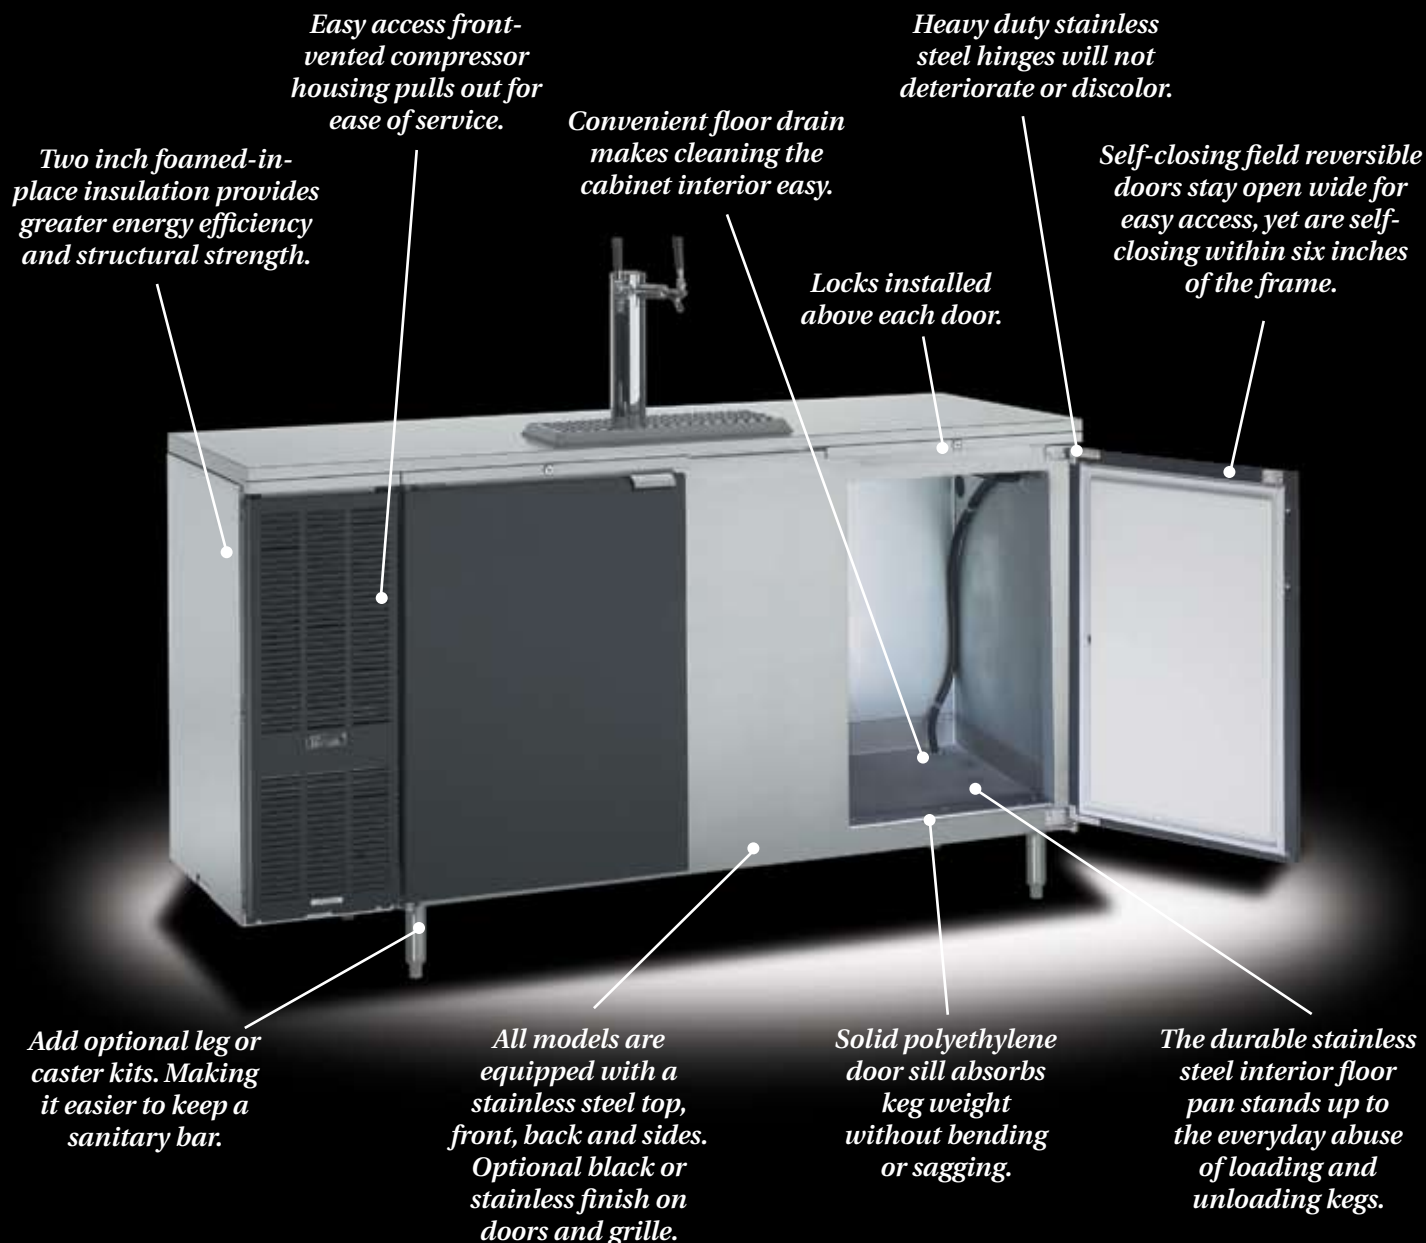

DEPENDABLE ATTRACTIVE CABINETS
FOR DISPENSING DRAFT BEER

DESIGNED AND BUILT TOUGH

Perlick direct draw dispensers are designed to take all the punishment full kegs can dish out. The fully reinforced floor, super heavy-duty door sill and thick two-inch foamed-in-place side walls add up to the most solid and durable cabinets available today. Mount our dispensers on casters or legs and they won't develop sagging floors or bent door sills. Available with black or stainless steel doors and grille.

Always raising the bar.

SIZES AND STYLES TO MEET YOUR NEEDS

Perlick can provide a cabinet for almost any dispensing requirement. These direct draw dispensers are available in sizes and styles with options to fit any beer dispensing need. They can be totally portable (*see page 4*) or used for under the counter installations. Available with black or stainless steel doors and grille.

Model shown: DS60S with optional leg kit.

Model shown: DS72S with optional leg kit.

Model shown: DS84B with optional leg kit.

DISTINCTIVE DISPENSING HEADS

Optional highly styled dispensing heads will bring attention to your draft beer service.

SINGLE-KEG MODEL FOR SMALLER GROUPS

Perlick's single-keg direct draw dispenser is a compact version of our larger units. Available with black or stainless steel door and grille. Mounted on 3" casters, the single-keg dispenser is perfect for venues where space is at a premium. And, it's also a great dispenser for home use. Also available for undercounter installation.